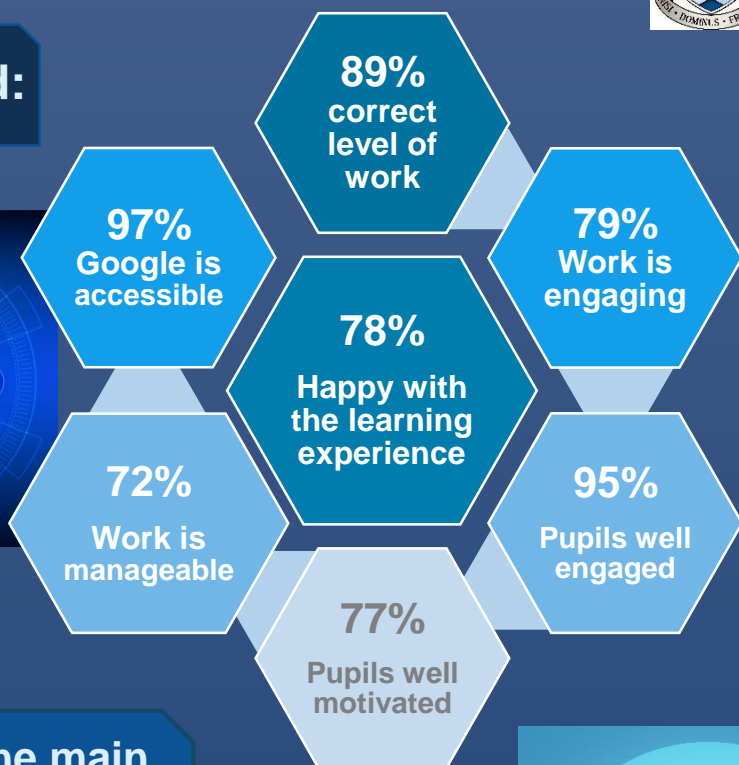

Glenlola Collegiate Learning From Home Survey

Parents said:

What are the main problems?
How we can help

Pupil motivation declining

Teachers will give more regular feedback

Work set late in the day

Teachers will use the schedule function

Short deadlines

Teachers will not set work for the same day

Work gets missed in the stream

Teachers will post work as assignments

Teachers will gradually increase the number of online classes offered